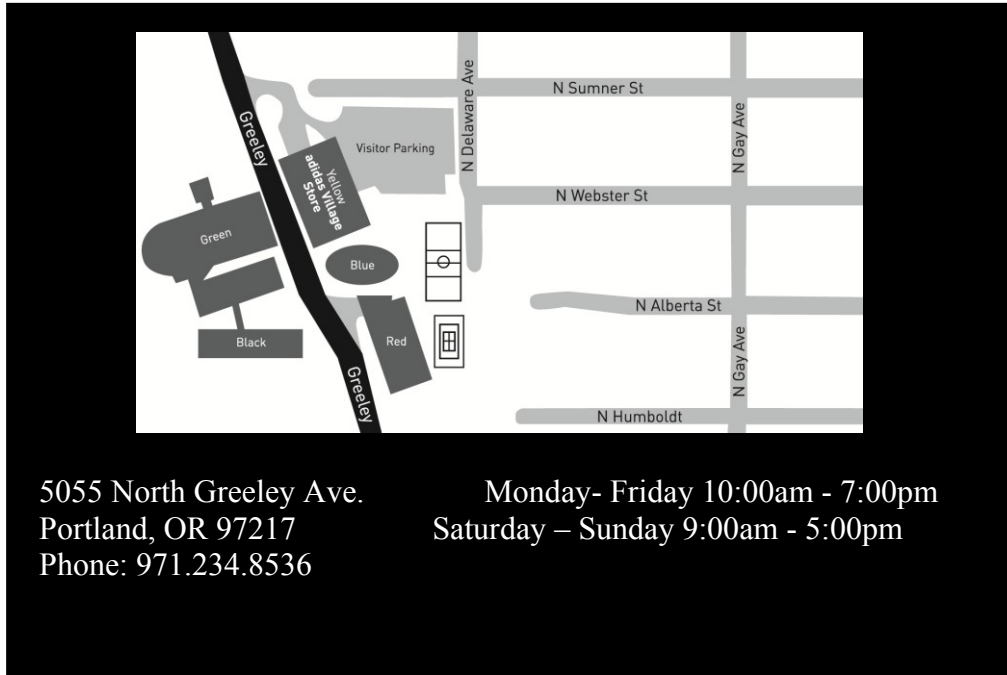

An Exclusive Shopping Invitation from adidas

**50% OFF**

You're invited to enjoy our employee discount at the adidas village store.

5055 North Greeley Ave.  
 Portland, OR 97217  
 Phone: 971.234.8536

Monday- Friday 10:00am - 7:00pm  
 Saturday – Sunday 9:00am - 5:00pm

**Mt. High Ski Club employees/friends/family members are invited to shop  
 December 12<sup>th</sup> – January 1<sup>st</sup> 2012**

Please complete and present this shopping pass at checkout

**Mt. High Ski Club employees/friends/family members are invited to enjoy 50% off at  
 the adidas Village Store from  
 December 12<sup>th</sup>-January 1<sup>st</sup>, 2012**

**Name:** \_\_\_\_\_

**Phone:** \_\_\_\_\_

**Email:** \_\_\_\_\_

**Zip Code:** \_\_\_\_\_

**\*This certificate is valid only at the adidas Village Store located at 5055 N Greeley Ave., Portland, OR 97217.**